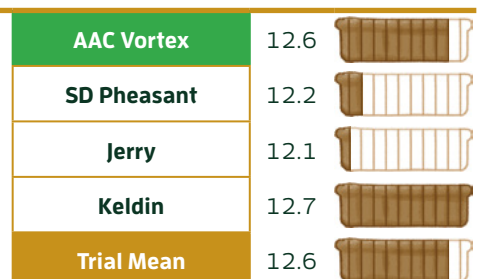

IN SEED WE TRUST

WINTER WHEAT SEED

AAC VORTEX

MERIDIAN SEEDS EXCLUSIVE | PVP PENDING

NEW! Get ready for the power of AAC Vortex: high yield with excellent winter-hardiness and disease package.

Canada

Agronomic Profile

	AAC Vortex
Days to Heading*	160
Plant Height (in)	34
Test Weight (lb/bu)	60.4

Yield (bu/ac)

Protein (%)

Disease Package

Fusarium Head Blight	Leaf Rust	Stem Rust	Stripe Rust
MR	R	R	R

AAC Vortex data source: 2024 NDSU, Carrington, ND.