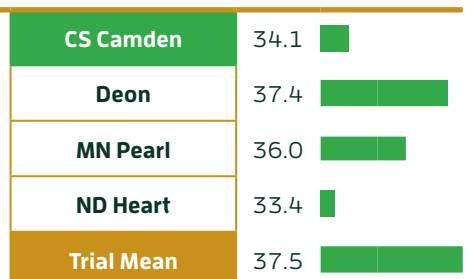

CS CAMDEN

 MERIDIAN SEEDS EXCLUSIVE | PVP

It's a win-win! The high yields growers like plus the high milling efficiency and beta-glucan that millers like.

Agronomic Profile

	CS Camden
Grain Color	White
Days to Heading	50
Plant Height (in)	41
Straw Strength	Strong
Test Weight	Good

Yield (bu/ac)

Test Weight (lb/bu)

Disease Package

Stem Rust	Crown Rust	Leaf Rust	Barley Yellow Dwarf
S	I	I	I

CS Camden data source: 2023 NDSU Extension Center, Langdon, ND.

Disease Resistance: R = resistant, MR = moderately resistant, I = intermediate, MS = moderately susceptible, S = susceptible.