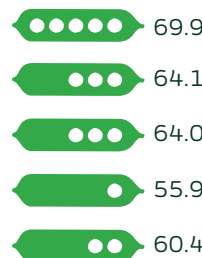

IN SEED WE TRUST

YELLOW FIELD PEA SEED

MS GROWPRO

MERIDIAN SEEDS EXCLUSIVE | PVP

NEW! Meet the unicorn of yellow field peas. MS GrowPro boasts both high protein AND high yield.

Agronomic Profile

	MS GrowPro
Days to Flower	48
Canopy Height (in)*	24.0
Test Weight (lb/bu)	64.0
Grain Yield (bu/ac)	69.9
Protein (%)	28.2

Yield (bu/ac)

Protein (%)

MS GrowPro	28.2
Salamanca	28.0
CP5244Y	26.7
Orchestra	27.4
Trial Mean	26.6

Disease Package

Powdery Mildew	Fusarium Wilt	Ascochyta (Mycospharella)
S	R	S

MS GrowPro data source: 2022 NDSU Extension Bulletin A1469-22, Table 4, Minot, ND.

*Height to top of canopy at harvest.

Disease Resistance: R = resistant, MR = moderately resistant, I = intermediate, MS = moderately susceptible, S = susceptible.

Visit MeridianSeeds.com for the latest data and seed varieties.