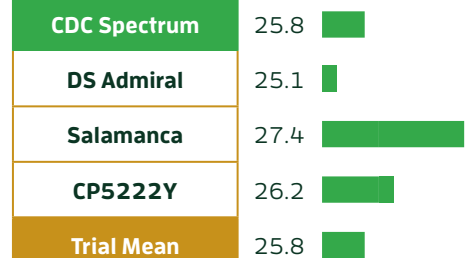

IN SEED WE TRUST

YELLOW FIELD PEA SEED

CDC SPECTRUM

MERIDIAN SEEDS EXCLUSIVE | PVP

Competitive yield with a protein emphasis. Widely adapted with excellent standability and disease package.

ADAPTATION

Agronomic Profile

	CDC Spectrum
Days to Flower	56
Canopy Height (in)*	28.0
Test Weight (lb/bu)	67.0
Grain Yield (bu/ac)	47.8
Protein (%)	25.8

Yield (bu/ac)

Protein (%)

Disease Package

Powdery Mildew	Fusarium Wilt	Ascochyta (Mycospharella)
R	I	MS