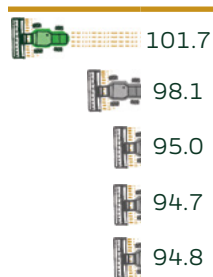

## Agronomic Profile

	MS Maverick
<b>Maturity</b>	Medium-Late
<b>Coleoptile Length</b>	Medium-Long
<b>Straw Strength</b>	Medium
<b>Plant Height</b>	Medium-Tall
<b>Test Weight</b>	Average

## Yield (bu/ac)