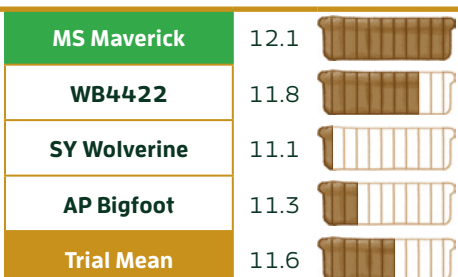

Protein (%)

Disease Package

Fusarium Head Blight	Leaf Rust	Stem Rust	Stripe Rust
R	R	I	MR

MS Maverick data source: 2023 Box Butte County Rainfed Winter Wheat Variety Trial.

*Days to Heading measured relative to Julian.

Disease Resistance: R = resistant, MR = moderately resistant, I = intermediate, MS = moderately susceptible, S = susceptible.

Visit MeridianSeeds.com for the latest data and seed varieties.

866-282-SEED Info@MeridianSeeds.com