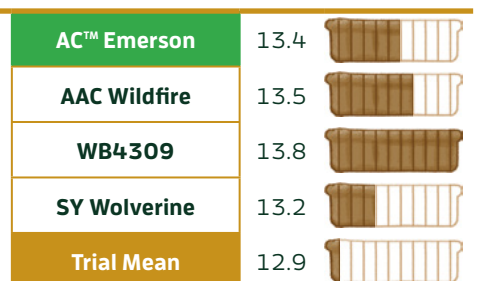

IN SEED WE TRUST

WINTER WHEAT SEED

AC™ EMERSON

MERIDIAN SEEDS EXCLUSIVE | PVP

Excellent disease package, superior winter-hardiness, high yields, and great protein content.

Canada

Agronomic Profile

	AC™ Emerson
Days to Heading*	174
Plant Height (in)	32
Winter Survival (%)	94
Test Weight (lb/bu)	61.1

Yield (bu/ac)

Protein (%)

Disease Package

Fusarium Head Blight	Leaf Rust	Stem Rust	Stripe Rust	Tan Spot
MR	MS	R	R	I

AC™ Emerson data source: 2022 NDSU Extension Bulletin A1196-22, Langdon, ND.

*Days to Heading measured relative to Julian.