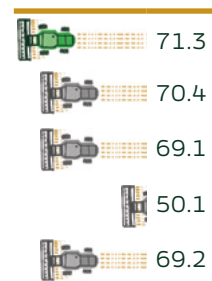

IN SEED WE TRUST

WINTER WHEAT SEED

AC™ EMERSON

MERIDIAN SEEDS EXCLUSIVE | PVP

Excellent disease package, superior winter-hardiness, high yields, and great protein content.

Canada

Agronomic Profile

	AC™ Emerson
Days to Heading*	174
Plant Height (in)	32
Winter Survival (%)	94
Test Weight (lb/bu)	61.1

Yield (bu/ac)

Protein (%)

Disease Package

Fusarium Head Blight	Leaf Rust	Stem Rust	Stripe Rust	Tan Spot
MR	MS	R	R	I

AC™ Emerson data source: 2022 NDSU Extension Bulletin A1196-22, Langdon, ND.

*Days to Heading measured relative to Julian.