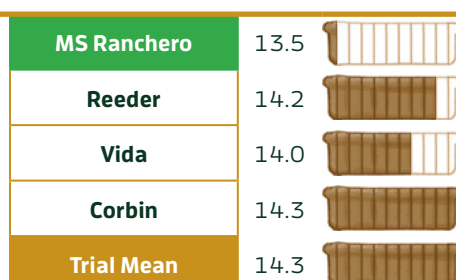

MS RANCHERO

MERIDIAN SEEDS EXCLUSIVE | PVP

MS Ranchero has an emphasis on YIELD, plus stripe rust resistance and a western adaptation.

Agronomic Profile

	MS Ranchero
Days to Heading [†]	182
Plant Height (in)	36.2
Test Weight (lb/bu)	64.3

Yield (bu/ac)

Protein (%)

Disease Package

Fusarium Head Blight	Leaf Rust	Stem Rust	Stripe Rust	Bacterial Leaf Streak
I	I	MR	R	MS

MS Ranchero data source: 2022 Montana spring wheat variety performance evaluations, Page 30.
 Disease Resistance: R = resistant, MR = moderately resistant, I = intermediate, MS = moderately susceptible, S = susceptible.