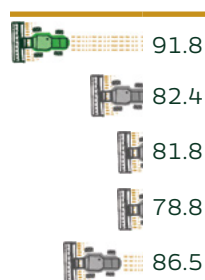

MS RANCHERO

MERIDIAN SEEDS EXCLUSIVE | PVP

MS Ranchero has an emphasis on YIELD, plus stripe rust resistance and a western adaptation.

Agronomic Profile

	MS Ranchero
Days to Heading [†]	182
Plant Height (in)	36.2
Test Weight (lb/bu)	64.3

Yield (bu/ac)

Protein (%)

Disease Package

Fusarium Head Blight	Leaf Rust	Stem Rust	Stripe Rust	Bacterial Leaf Streak
I	I	MR	R	MS

MS Ranchero data source: 2022 Montana spring wheat variety performance evaluations, Page 30.
 Disease Resistance: R = resistant, MR = moderately resistant, I = intermediate, MS = moderately susceptible, S = susceptible.