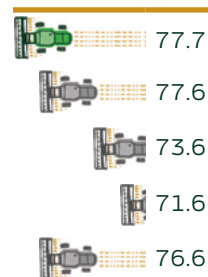

# MS COBRA

MERIDIAN SEEDS EXCLUSIVE | PVP

The definition of yield and protein balance. Excellent straw strength, test weight, and overall disease package.

ADAPTATION

## Agronomic Profile

	MS Cobra
Days to Heading	80
Plant Height (in)	32
Lodging Score*	0
Test Weight (lb/bu)	62.9

## Yield (bu/ac)