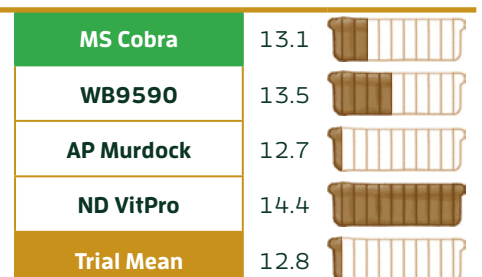

Protein (%)

Disease Package

Fusarium Head Blight	Leaf Rust	Stem Rust	Stripe Rust	Bacterial Leaf Streak
MS	R	R	R	I

MS Cobra data source: 2022 NDSU Spring Wheat Variety Trial, Hettinger, ND.

*1-9 Lodging Score Scale: 1 = no lodging, 9 = completely lodged. †Days to Heading measured relative to Julian.

Disease Resistance: R = resistant, MR = moderately resistant, I = intermediate, MS = moderately susceptible, S = susceptible.

Visit MeridianSeeds.com for the latest data and seed varieties.

[866-282-SEED](tel:866-282-SEED) Info@MeridianSeeds.com