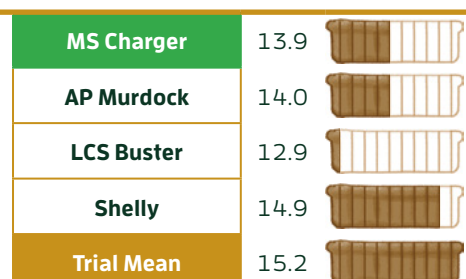

MS CHARGER

MERIDIAN SEEDS EXCLUSIVE | PVP PENDING

NEW! Charging to the top with mega yield, MS Charger also boasts resistance to leaf and stem rust.

Agronomic Profile

	MS Charger
Days to Heading	42
Plant Height (in)	28
Test Weight (lb/bu)	59.4

Yield (bu/ac)

Protein (%)

Disease Package

Fusarium Head Blight	Leaf Rust	Stem Rust	Stripe Rust	Bacterial Leaf Streak
MR	R	R	S	MS

MS Charger data sources: 2022 NDSU Spring Wheat Variety Trial, Grand Forks, ND, and 2022 NDSU Extension Bulletin A574-22.
 Disease Resistance: R = resistant, MR = moderately resistant, I = intermediate, MS = moderately susceptible, S = susceptible.