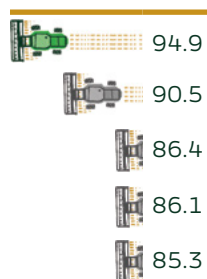

MS CHARGER

MERIDIAN SEEDS EXCLUSIVE | PVP PENDING

NEW! Charging to the top with mega yield, MS Charger also boasts resistance to leaf and stem rust.

Agronomic Profile

	MS Charger
Days to Heading	42
Plant Height (in)	28
Test Weight (lb/bu)	59.4

Yield (bu/ac)

Protein (%)

Disease Package

Fusarium Head Blight	Leaf Rust	Stem Rust	Stripe Rust	Bacterial Leaf Streak
MR	R	R	S	MS

MS Charger data sources: 2022 NDSU Spring Wheat Variety Trial, Grand Forks, ND, and 2022 NDSU Extension Bulletin A574-22.
 Disease Resistance: R = resistant, MR = moderately resistant, I = intermediate, MS = moderately susceptible, S = susceptible.