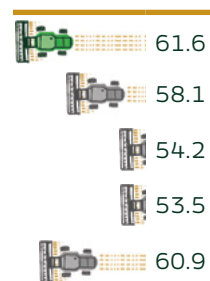

	MS Barracuda
Days to Heading	42
Plant Height (in)	24
Lodging Score*	1
Test Weight (lb/bu)	59.5

Yield (bu/ac)

Protein (%)

Disease Package

Fusarium Head Blight	Leaf Rust	Stem Rust	Stripe Rust	Bacterial Leaf Streak
MS	MR	MR	MR	MS