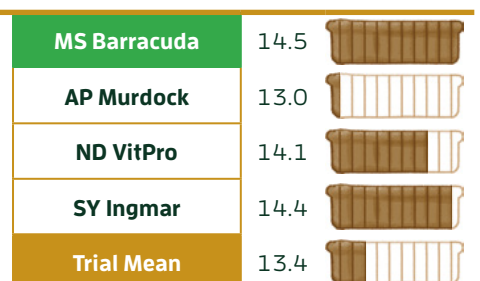

IN SEED WE TRUST

SPRING WHEAT SEED

MS BARRACUDA

MERIDIAN SEEDS EXCLUSIVE | PVP

Great yield and protein all in one package! Early maturity and excellent standability with broad adaptability.

Agronomic Profile

	MS Barracuda
Days to Heading	42
Plant Height (in)	24
Lodging Score*	1
Test Weight (lb/bu)	59.5

Yield (bu/ac)

Protein (%)

Disease Package

Fusarium Head Blight	Leaf Rust	Stem Rust	Stripe Rust	Bacterial Leaf Streak
MS	MR	MR	MR	MS

MS Barracuda data source: 2022 NDSU Spring Wheat Variety Trial, Minot, ND.

*1-9 Lodging Score Scale: 1 = no lodging, 9 = completely lodged.

Disease Resistance: R = resistant, MR = moderately resistant, I = intermediate, MS = moderately susceptible, S = susceptible.