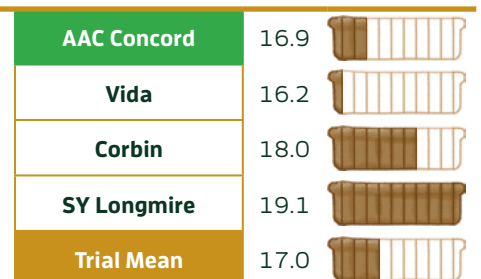

AAC CONCORD

MERIDIAN SEEDS EXCLUSIVE | PVP PENDING

High-yielding and sawfly resistant with a fully solid stem, awnless heads, and moderate protein.

Agronomic Profile

	AAC Concord
Plant Height (in)	26
Test Weight (lb/bu)	53.1
Grain Yield (bu/ac)	36.3
Saw Fly Cutting*	0.0

Yield (bu/ac)

Protein (%)

Disease Package

Fusarium Head Blight	Leaf Rust	Stem Rust	Stripe Rust	Bacterial Leaf Streak
S	R	R	R	S

AAC Concord data source: 2022 Montana spring wheat variety performance evaluations, page 27.