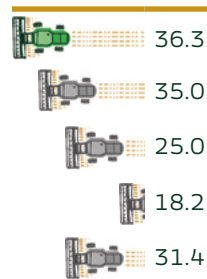

Yield (bu/ac)