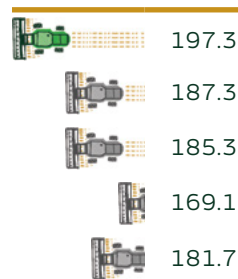

IN SEED WE TRUST

OAT SEED

CS CAMDEN

MERIDIAN SEEDS EXCLUSIVE | PVP

It's a win-win! The high yields growers like plus the high milling efficiency and beta-glucan that millers like.

Agronomic Profile

	CS Camden
Grain Color	White
Days to Heading	49
Plant Height (in)	39
Straw Strength	Strong
Test Weight	Good

Yield (bu/ac)

Test Weight (lb/bu)

Disease Package

Stem Rust	Crown Rust	Leaf Rust	Barley Yellow Dwarf
S	I	I	I

CS Camden data source: 2022 NDSU Langdon Research Extension Center.
 Disease Resistance: R = resistant, MR = moderately resistant, I = intermediate, MS = moderately susceptible, S = susceptible.