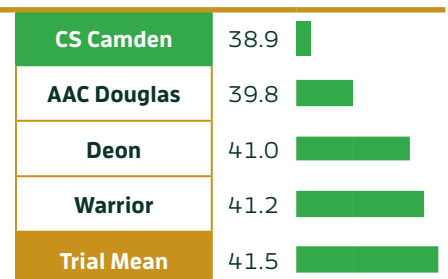

IN SEED WE TRUST

OAT SEED

CS CAMDEN

MERIDIAN SEEDS EXCLUSIVE | PVP

It's a win-win! The high yields growers like plus the high milling efficiency and beta-glucan that millers like.

Agronomic Profile

	CS Camden
Grain Color	White
Days to Heading	49
Plant Height (in)	39
Straw Strength	Strong
Test Weight	Good

Yield (bu/ac)

Test Weight (lb/bu)

Disease Package

Stem Rust	Crown Rust	Leaf Rust	Barley Yellow Dwarf
S	I	I	I

CS Camden data source: 2022 NDSU Langdon Research Extension Center.
 Disease Resistance: R = resistant, MR = moderately resistant, I = intermediate, MS = moderately susceptible, S = susceptible.