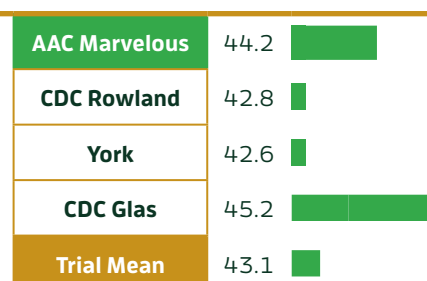

AAC MARVELOUS

MERIDIAN SEEDS EXCLUSIVE | PVP

Brown flax with high yield, excellent standability, a strong disease package, and an indehiscent boll type.

Agronomic Profile

	AAC Marvelous
Days to 10% Bloom	48
Plant Height (in)	22
Test Weight (lb/bu)	50.8

Yield (lb/ac)

Oil Content (%)

Disease Package

Powdery Mildew	Fusarium Wilt	Flax Rust	Pasmo
MR	MR	R	S

AAC Marvelous data source: 2022 NDSU Extension Bulletin A-1105-22, Table 4.
 Disease Resistance: R = resistant, MR = moderately resistant, I = intermediate, MS = moderately susceptible, S = susceptible.