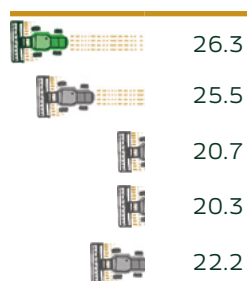

AAC MARVELOUS

MERIDIAN SEEDS EXCLUSIVE | PVP

Brown flax with high yield, excellent standability, a strong disease package, and an indehiscent boll type.

Agronomic Profile

	AAC Marvelous
Days to 10% Bloom	48
Plant Height (in)	22
Test Weight (lb/bu)	50.8

Yield (lb/ac)

Oil Content (%)

Disease Package

Powdery Mildew	Fusarium Wilt	Flax Rust	Pasmo
MR	MR	R	S

AAC Marvelous data source: 2022 NDSU Extension Bulletin A-1105-22, Table 4.
 Disease Resistance: R = resistant, MR = moderately resistant, I = intermediate, MS = moderately susceptible, S = susceptible.