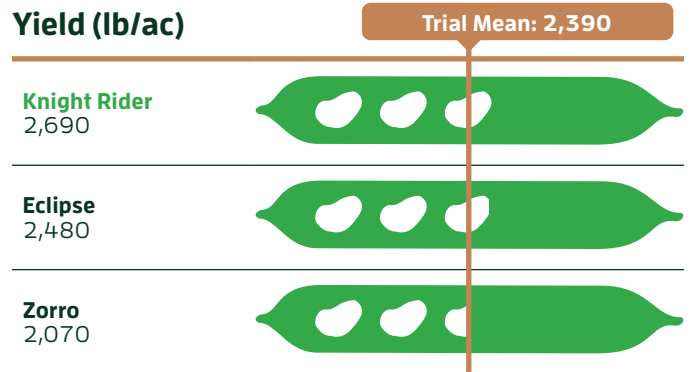

IN SEED WE TRUST

BLACK BEAN SEED

AAC KNIGHT RIDER

MERIDIAN SEEDS EXCLUSIVE | PVP

Proven top-end yield with excellent canning quality.
Resistant to BCMV and CBB. Suitable for direct harvest.

Agronomic Profile

	Knight Rider	Eclipse	Zorro
Seeds/Pound	2,548	2,268	2,350
Days to Maturity	99	90	96
Plant Type	Upright, Short Vine	Upright, Short Vine	Upright, Short Vine
Direct Harvest	Yes	Yes	Yes
Canning Quality*	2	3	2

Yield (lb/ac)

Disease Package

Anthracnose (race 73)	Bean Common Mosaic Virus (BCMV)	Common Bacterial Blight (CBB)
S	R	MR

AAC Knight Rider data source: 2018 NDSU Extension Bulletin A-654, Table 7.
*1-5 Canning Quality Scale: 1 = best canning quality, 5 = worst canning quality.
Disease Resistance: R = resistant, MR = moderately resistant, I = intermediate, MS = moderately susceptible, S = susceptible.

Visit MeridianSeeds.com for the latest data and seed varieties.

866-282-SEED | Info@MeridianSeeds.com