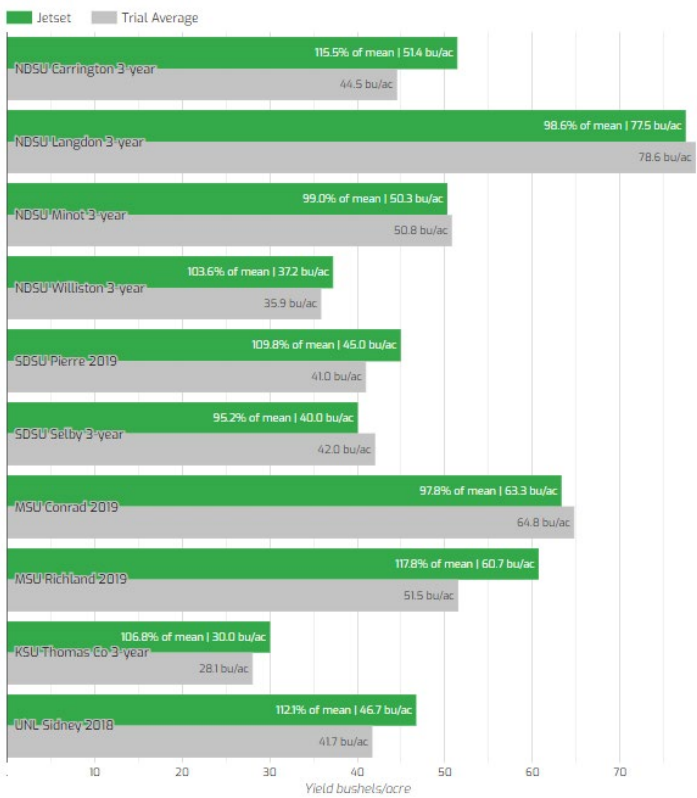

YELLOW FIELD PEA SEED

JETSET

Meridian Seeds Exclusive | FVP

Soar to new heights of success with Jetset! Jetset is the definition of yield and protein balance! Competitive yield with consistently high protein in one package. Jetset is a processor-approved variety with great seed quality and wide adaptation.

Agronomic Profile

| | Jetset | DS Admiral | LG Amigo | Durwood |
|---------------------|--------|------------|----------|---------|
| Days to Flower | 54 | 54 | 55 | 55 |
| Harvest Ease† | 3 | 5 | 4 | 1 |
| Test Weight (lb/bu) | 62.1 | 62.3 | 62.4 | 62.7 |
| Grain Yield (bu/ac) | 67.2 | 61.2 | 61.0 | 60.6 |
| Protein (%) | 26.8 | 25.4 | 26.5 | 26.3 |

Data gathered from NDSU Extension Bulletin AI4469 (2019), Table 7.

†0=all plants upright <(easy harvest);9=all plants flat (difficult harvest)

Yield

Protein

Visit MeridianSeeds.com for the latest data and seed varieties