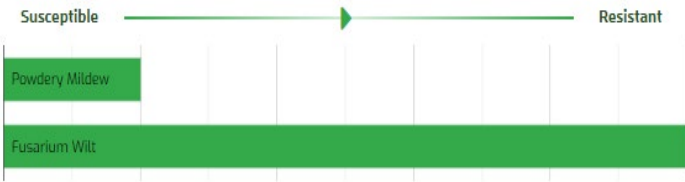

MeridianSeeds.com | 866-282-SEED | Info@MeridianSeeds.com

YELLOW FIELD PEA SEED

JETSET

Meridian Seeds Exclusive | PVP

Disease Package

Area of Best Adaptation

Visit MeridianSeeds.com for the latest data and seed varieties