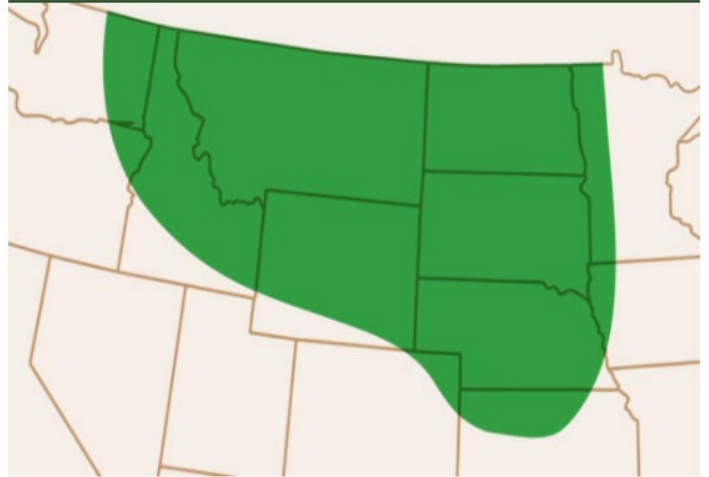

YELLOW FIELD PEA SEED

JETSET

Meridian Seeds Exclusive | FVP

Soar to new heights of success with Jetset! Jetset is the definition of yield and protein balance! Competitive yield with consistently high protein in one package. Jetset is a processor-approved variety with great seed quality and wide adaptation.

MeridianSeeds.com | 866-282-SEED | Info@MeridianSeeds.com

YELLOW FIELD PEA SEED

JETSET

Meridian Seeds Exclusive | PVP

Disease Package

Area of Best Adaptation

Visit MeridianSeeds.com for the latest data and seed varieties