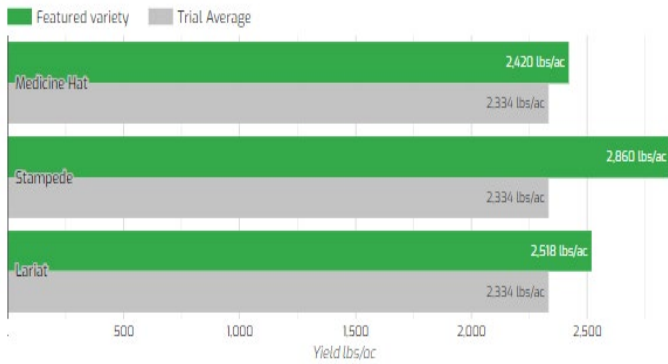

PINTO BEAN SEED

MEDICINE HAT
PVP

Medicine Hat pinto bean is an early maturing, short-vine variety that has an upright plant. It has good seed weathering resistance and less breakage for better canned quality. In Red River Valley trials, Medicine Hat as shown good adaptation and yield potential. It is well-suited for narrow rows and direct harvest.

Agronomic Profile

	Medicine Hat	Stampede	Lariat
Seeds/Pound**	1184	1166	1070
Days to Maturity**	92	101	103
Plant Type**	Upright, Vine	Upright, Short Vine	Upright, Short Vine
Direct Harvest?	Yes	Yes	Yes

**Data gathered from NDSU Extension Bulletin A-654 (2014), Table 4, Hatton, ND

Yield

Disease Package

Seminis® is a registered trademark of Bayer Group. ©2020 Bayer Group. All rights reserved.

Visit MeridianSeeds.com for the latest data and seed varieties

MeridianSeeds.com | [866-282-SEED](tel:866-282-SEED) | Info@MeridianSeeds.com