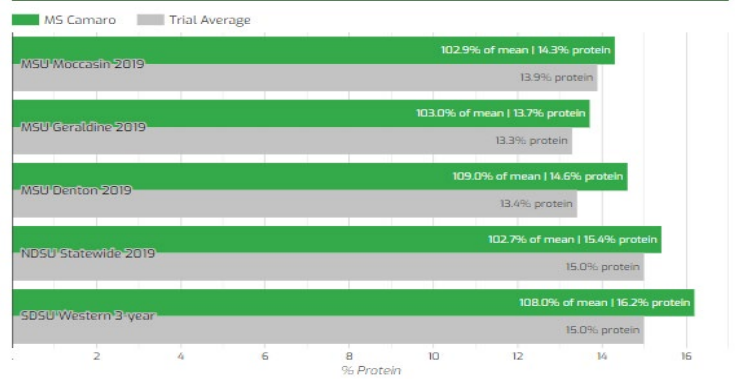

HARD RED SPRING WHEAT SEED

MS CAMARO

Meridian Seeds Exclusive | PVP

The race is on....to higher protein! MS Camaro doesn't let up on the gas when it comes to protein. Competitive yield, excellent test weight, and resistance to leaf, stem, and stripe rusts will help put you in the winners circle!

Agronomic Profile

	MS Camaro	Vida	SY Soren	WB Gunnison
Days to Heading	70	73	71	71
Plant Height (inches)	29	32	28	29
Test Weight (lb/bu)	58.5	54.3	55.9	56.2
Protein (%)	14.3	13.5	14.4	13.3

Data gathered from MSU-CARC Spring Wheat Variety Trial at Moccasin, Montana (2019)

Yield

Disease Package

Protein

Area of Best Adaptation

Visit MeridianSeeds.com for the latest data and seed varieties

MeridianSeeds.com | 866-282-SEED | Info@MeridianSeeds.com