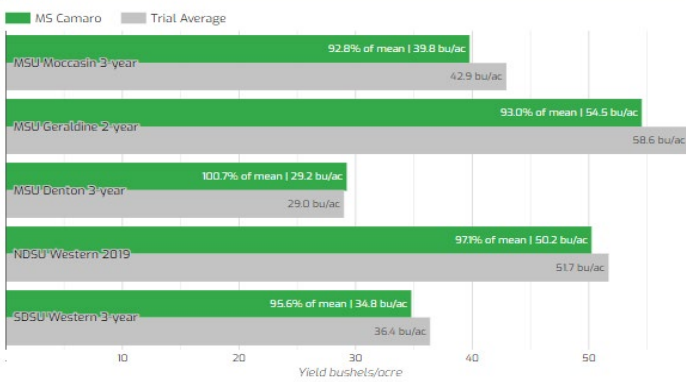

## HARD RED SPRING WHEAT SEED

# MS CAMARO

Meridian Seeds Exclusive | PVP

The race is on....to higher protein! MS Camaro doesn't let up on the gas when it comes to protein. Competitive yield, excellent test weight, and resistance to leaf, stem, and stripe rusts will help put you in the winners circle!

### Agronomic Profile

	MS Camaro	Vida	SY Soren	WB Gunnison
Days to Heading	70	73	71	71
Plant Height (inches)	29	32	28	29
Test Weight (lb/bu)	58.5	54.3	55.9	56.2
Protein (%)	14.3	13.5	14.4	13.3

Data gathered from MSU-CARC Spring Wheat Variety Trial at Moccasin, Montana (2019)

### Yield