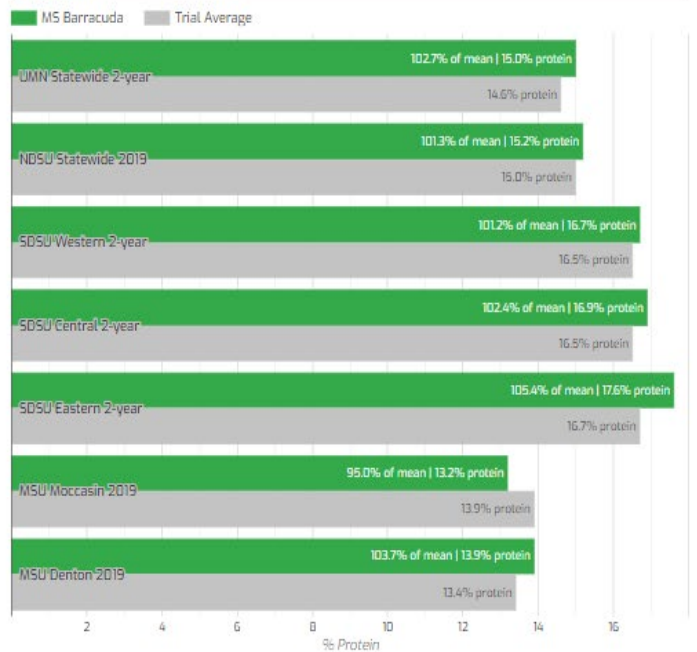

HARD RED SPRING WHEAT SEED

MS BARRACUDA

Meridian Seeds Exclusive | PVP

With MS Barracuda, you don't have to choose a variety with great yield OR great protein: you can have both! Couple this with early maturity and excellent straw strength and you'll be singing "Oooo...Barracuda!"

Agronomic Profile

	MS Barracuda	SY Valda	Bolles	SY Ingmar
Days to Heading	57	60	62	60
Plant Height (inches)	27	27	29	28
Lodging Score*	3	4	4	3
Test Weight (lb/bu)	58.7	59.5	58.7	60.1
Protein (%)	15.2	14.2	16.5	15.4

Data gathered from NDSU Extension Bulletin A-574 (2019)

* 1-9 scale: 1=no lodging; 9=completely lodged

Yield

Protein

Visit MeridianSeeds.com for the latest data and seed varieties

MeridianSeeds.com | 866-282-SEED | Info@MeridianSeeds.com

HARD RED SPRING WHEAT SEED

MS BARRACUDA

Disease Package

Area of Best Adaptation

Visit MeridianSeeds.com for the latest data and seed varieties

MeridianSeeds.com | [866-282-SEED](tel:866-282-SEED) | Info@MeridianSeeds.com