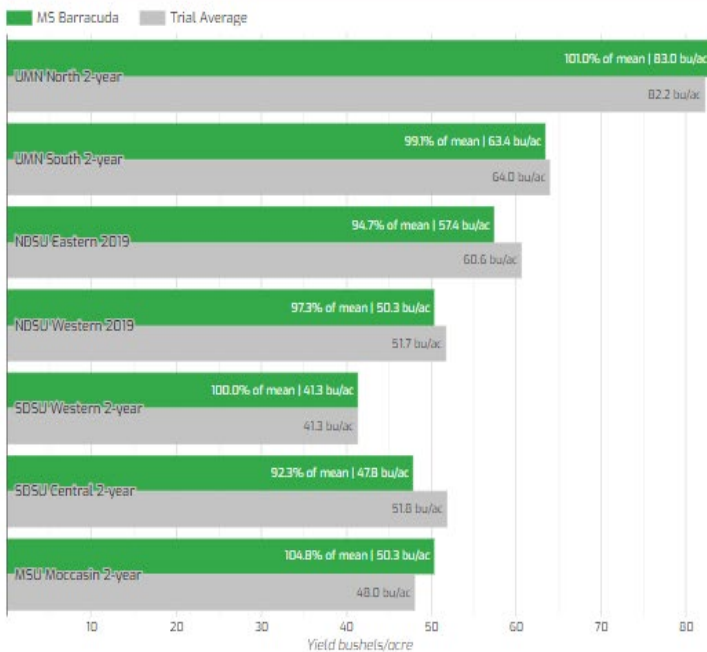

HARD RED SPRING WHEAT SEED

MS BARRACUDA

Meridian Seeds Exclusive | PVP

With MS Barracuda, you don't have to choose a variety with great yield OR great protein: you can have both! Couple this with early maturity and excellent straw strength and you'll be singing "Oooo...Barracuda!"

Agronomic Profile

	MS Barracuda	SY Valda	Bolles	SY Ingmar
Days to Heading	57	60	62	60
Plant Height (inches)	27	27	29	28
Lodging Score*	3	4	4	3
Test Weight (lb/bu)	58.7	59.5	58.7	60.1
Protein (%)	15.2	14.2	16.5	15.4

Data gathered from NDSU Extension Bulletin A-574 (2019)

* 1-9 scale: 1=no lodging; 9=completely lodged

Yield

Protein

Visit MeridianSeeds.com for the latest data and seed varieties

MeridianSeeds.com | 866-282-SEED | Info@MeridianSeeds.com