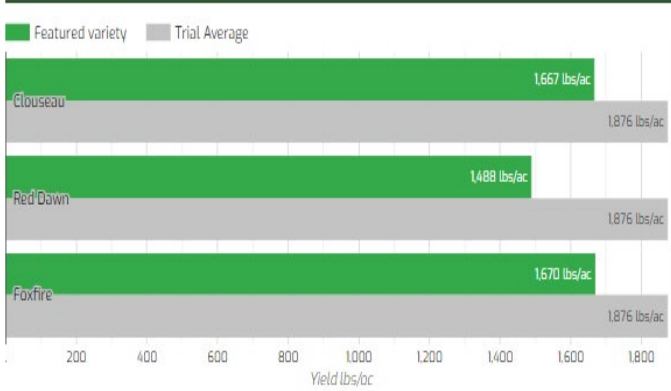

LIGHT RED KIDNEY BEAN SEED

CLOUSEAU

PATENTED | PVP

Clouseau is a light red kidney bean that is well-adapted to sandy irrigated soils because of its resistance to Aphanomyces root rot. High yields with good canning quality makes Clouseau an all-around excellent choice.

Agronomic Profile

	Clouseau	Red Dawn	Foxtire
Seeds/Pound**	809	768	839
Relative Maturity**	Medium Late	Medium	Medium Early
Plant Type**	Bush	Bush	Bush
Direct Harvest?	Yes	Yes	Yes

**Data gathered from NDSU Extension Bulletin A654-19 (2019), Table 3, Park Rapids, MN

Yield

Disease Package

Seminis® is a registered trademark of Bayer Group. ©2020 Bayer Group. All rights reserved.

Visit MeridianSeeds.com for the latest data and seed varieties

MeridianSeeds.com | [866-282-SEED](tel:866-282-SEED) | Info@MeridianSeeds.com