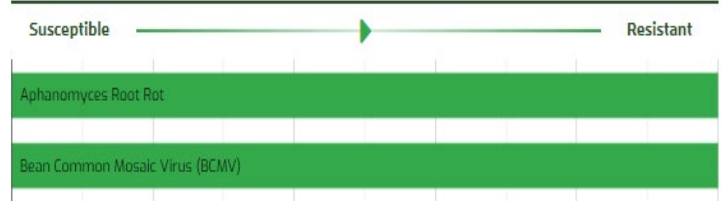

Disease Package

Seminis® is a registered trademark of Bayer Group. ©2020 Bayer Group. All rights reserved.

Visit MeridianSeeds.com for the latest data and seed varieties

MeridianSeeds.com | [866-282-SEED](tel:866-282-SEED) | Info@MeridianSeeds.com