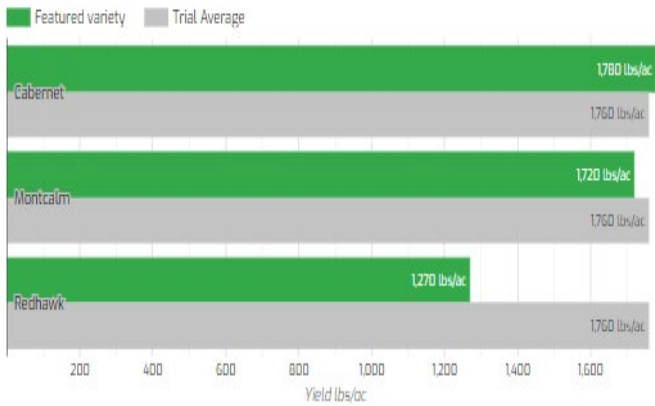

DARK RED KIDNEY BEAN SEED

CABERNET

FVP

Cabernet is a medium-early dark red kidney bean with excellent canning quality. It has a determinate bush plant type that is ideal for direct harvest. Cabernet also features resistance to BCMV.

Agronomic Profile

	Cabernet	Montcalm	Redhawk
Seeds/Pound**	968	908	1027
Days to Maturity**	95	102	95
Plant Type**	Bush	Bush	Bush
Direct Harvest?	Yes	Yes	Yes

**Data gathered from NDSU Extension Bulletin A654-15 (2015), Table 9, Perham, MN

Yield

Disease Package

Seminis® is a registered trademark of Bayer Group. ©2020 Bayer Group. All rights reserved.

Visit MeridianSeeds.com for the latest data and seed varieties

MeridianSeeds.com | 866-282-SEED | Info@MeridianSeeds.com