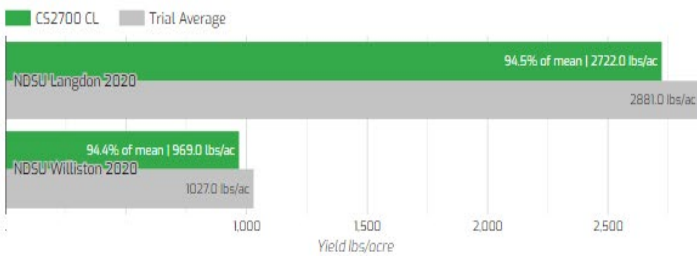

CANOLA SEED

CS2700 CL

CS2700 CL is the newest Clearfield® hybrid in the CANTERRA SEEDS lineup. CS2700 CL is ideal for clubroot acres, has multigenic blackleg resistance, and excellent yield potential. CS2700 CL is eligible for non-GM crush contracts.

Agronomic Profile

	CS2700 CL	P502CL	DG200CL
Brand	CANTERRA SEEDS	Pioneer	Dyna-Gro
Herbicide Tolerance	Clearfield®	Clearfield®	Clearfield®
Blackleg Resistance†	R-AE2	R	R
Clubroot Resistance‡	3A, 3H	No	No
Flower Duration (days)	23	23	23
Days to Maturity	93	88	93
Plant Height (inches)	49	46	47
Oil Content (%)	42.6	43.4	41.0
Grain Yield (lb/ac)	2722	2887	2644

Data gathered from company websites and NDSU Extension Bulletin All24-20 (2020), Table 10.
†Information on blackleg resistance classifications can be found at <https://www.canolacouncil.org/media/597865/18CCC9862_Understanding-Blackleg-Resistance-WEB1.pdf>
‡Number and letter combinations indicate resistance to those pathotypes used in the Canadian Clubroot Differential Set. CS2700 CL clubroot pathotype testing still in progress.

Yield

Oil Content

CANTERRA SEEDS

DL Seeds

Clearfield Production System

Clearfield and the unique Clearfield symbol are registered trade-marks of BASF Agrochemical Products B.V.; used with permission by BASF Canada Inc.

Visit MeridianSeeds.com for the latest data and seed varieties

MeridianSeeds.com | 866-282-SEED | Info@MeridianSeeds.com