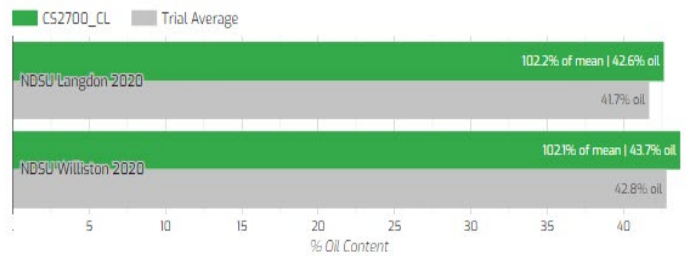

Oil Content

CANTERRA SEEDS

DL Seeds

Clearfield Production System

Clearfield and the unique Clearfield symbol are registered trade-marks of BASF Agrochemical Products B.V.; used with permission by BASF Canada Inc.

Visit MeridianSeeds.com for the latest data and seed varieties

MeridianSeeds.com | 866-282-SEED | Info@MeridianSeeds.com