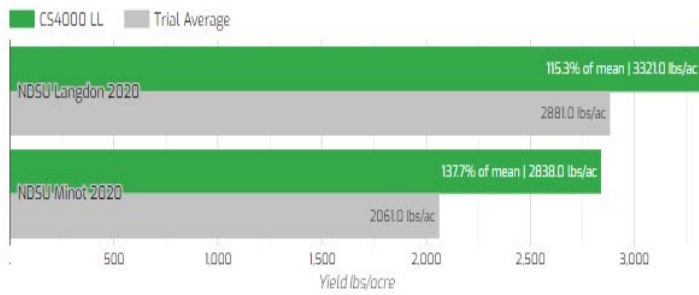

CANOLA SEED

CS4000 LL

The wait is over! LibertyLink® canola has arrived! CS4000 LL is a LibertyLink® hybrid featuring excellent yield potential, clubroot and blackleg resistance, and pod-shatter tolerance offering increased harvest flexibility and straight cut option. Shatter expectations, not pods!

Agronomic Profile

	CS4000 LL	L234PC	DKLLB25C	P501L
Brand	CANTERRA SEEDS	InVigor	Dekalb	Pioneer
Herbicide Tolerance	LibertyLink®	LibertyLink®	LibertyLink®	LibertyLink®
Blackleg Resistance†	R	R	R-ACG	R
Clubroot Resistance‡	2F, 3H, 5I, 6M, 8N	Yes	No	Yes
Flower Duration (days)	19	18	20	23
Days to Maturity	89	86	89	92
Plant Height (inches)	52	48	42	46
Oil Content (%)	42.3	41.6	42.2	43.0
Grain Yield (lb/ac)	3321	3195	3169	3066

Data gathered from company websites and NDSU Extension Bulletin All24-20 (2020), Table 10. CS4000 LL data not published.
†Information on blackleg resistance classifications can be found at <https://www.canolacouncil.org/media/597965/18CCC9862_Understanding-Blackleg-Resistance-WEBI.pdf>
‡Number and letter combinations indicate resistance to those pathotypes used in the Canadian Clubroot Differential Set.

Yield

Oil Content

CANTERRA SEEDS

LibertyLink® Production System for Canola

Always read and follow the label directions. LibertyLink and the Water Droplet Design are registered trademarks of BASF. Used under license.

Visit MeridianSeeds.com for the latest data and seed varieties

MeridianSeeds.com | 866-282-SEED | Info@MeridianSeeds.com