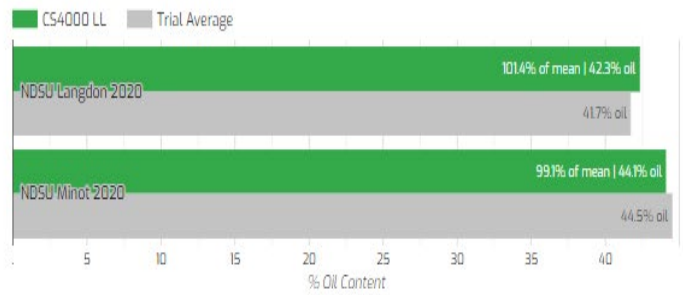

Oil Content

CANTERRA SEEDS

LibertyLink® Production System for Canola

Always read and follow the label directions. LibertyLink and the Water Droplet Design are registered trademarks of BASF. Used under license.

Visit MeridianSeeds.com for the latest data and seed varieties

MeridianSeeds.com | 866-282-SEED | Info@MeridianSeeds.com