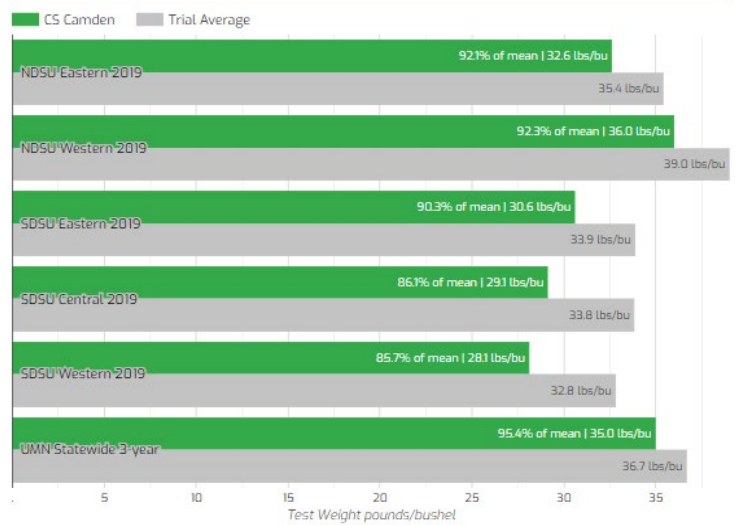

Test Weight

Visit MeridianSeeds.com for the latest data and seed varieties

MeridianSeeds.com | 866-282-SEED | Info@MeridianSeeds.com