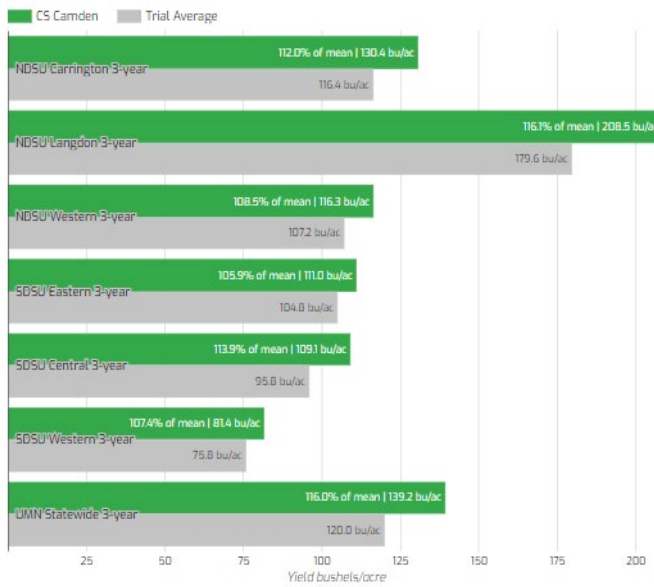

OAT SEED

CS CAMDEN

CS Camden is farmer tested and processor approved. Growers will like the strong yields and strong straw. Millers will like the high milling efficiency and high beta-glucan. It's a WIN-WIN!

Agronomic Profile

	CS Camden	Deon	Newburg	Hayden
Grain Color	White	Yellow	White	White
Days to Heading	64	65	62	62
Plant Height (inches)	33	37	38	36
Straw Strength	Strong	Strong	Medium	Medium
Test Weight	Good	Very Good	Good	Very Good

Data gathered from NDSU Extension Bulletin A1049-19 (2019)

Yield

Test Weight

Visit MeridianSeeds.com for the latest data and seed varieties

MeridianSeeds.com | 866-282-SEED | Info@MeridianSeeds.com