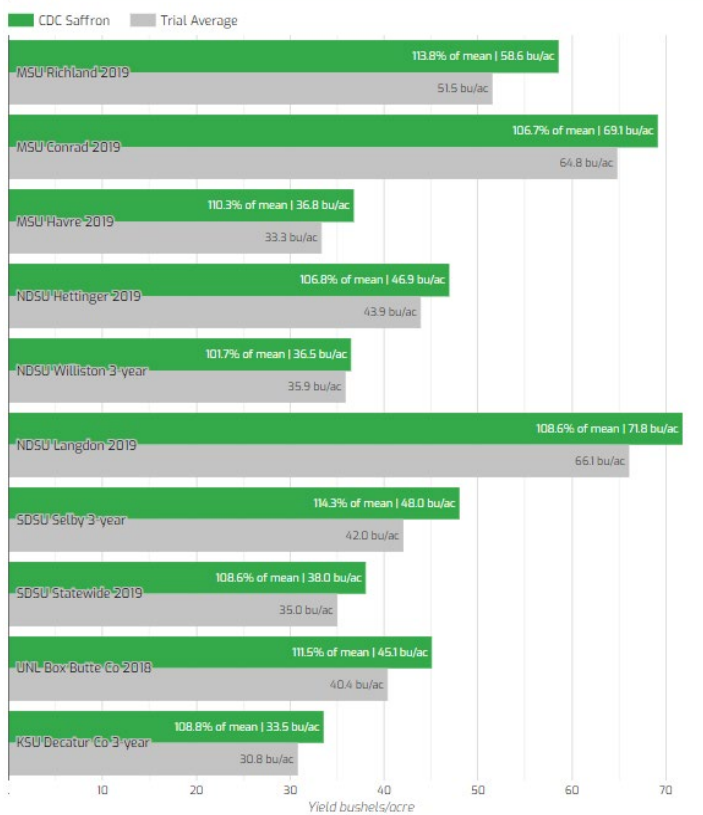

YELLOW FIELD PEA SEED

CDC SAFFRON

Meridian Seeds Exclusive | FVP

Spice up your yields with CDC Saffron! CDC Saffron is a balanced pea with an emphasis on yield. Excellent seed coat quality, disease package, and standability in a pea built for the western Dakotas, Nebraska, Kansas, Wyoming and Montana.

Agronomic Profile

	CDC Saffron	Hyline	Korando	Durwood
Plant Height (inches)	70	70	67	71
Test Weight (lb/bu)	65.2	64.4	64.6	64.2
Grain Yield (bu/ac)	58.6	51.9	56.9	47.1
Protein (%)	24.1	24.0	24.2	24.1

**Data gathered from MSU 2019 Montana Cool-Season Spring Pulse Variety Evaluation Annual Report (2019, Richland, MT).

Yield

Protein

Visit MeridianSeeds.com for the latest data and seed varieties

MeridianSeeds.com | 866-282-SEED | Info@MeridianSeeds.com