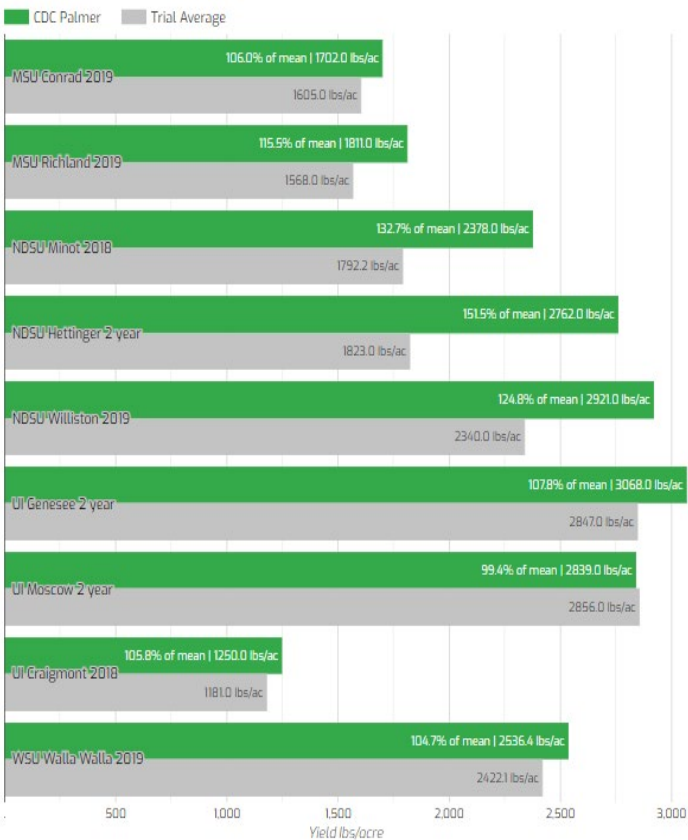

KABULI CHICKPEA SEED

CDC PALMER

Meridian Seeds Exclusive | PVP

CDC Palmer is the newest chickpea to the Meridian Seeds lineup. Seed size of CDC Palmer is large, but not as large as the yields! Improved Ascochyta resistance with slightly earlier maturity compared to CDC Orion.

Agronomic Profile

	CDC Palmer	Sierra	Sawyer	Nash
Days to Flower (DAP)	50	57	56	53
Canopy Height (cm)	35	38	39	37
Seeds / Pound	1058	1000	1141	1177
% > 22/64" or 9mm	64.6	75.3	54.6	84.9
Grain Yield (lb/ac)	2146.0	1049.8	1595.0	1455.8

Data gathered from 2018 NDSU Minot Chickpea Variety Trial.

Yield

% Seeds > 22/64" or 9mm

Disease Package

Visit MeridianSeeds.com for the latest data and seed varieties

MeridianSeeds.com | 866-282-SEED | Info@MeridianSeeds.com