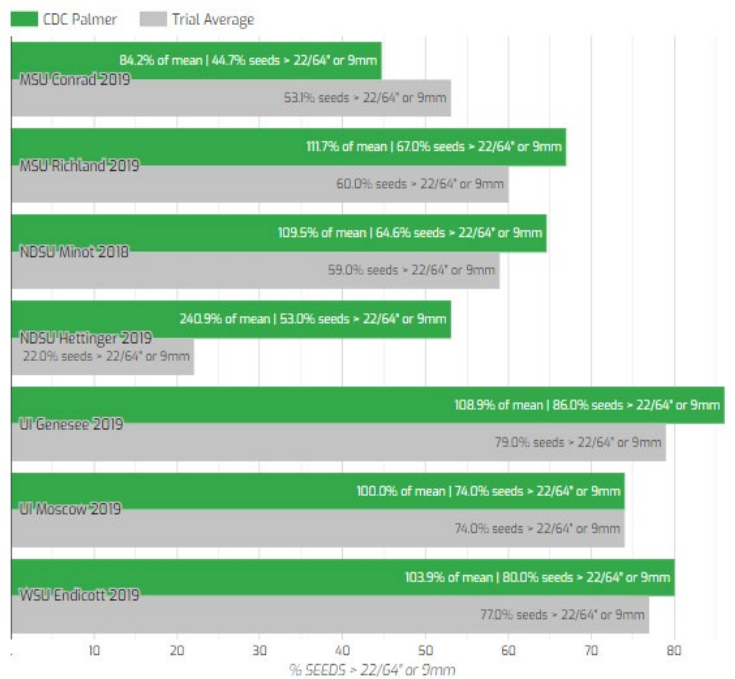

% Seeds > 22/64" or 9mm