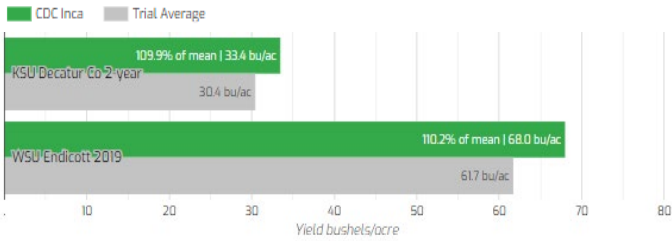

YELLOW FIELD PEA SEED

CDC INCA

Meridian Seeds Exclusive | PVP

Yield