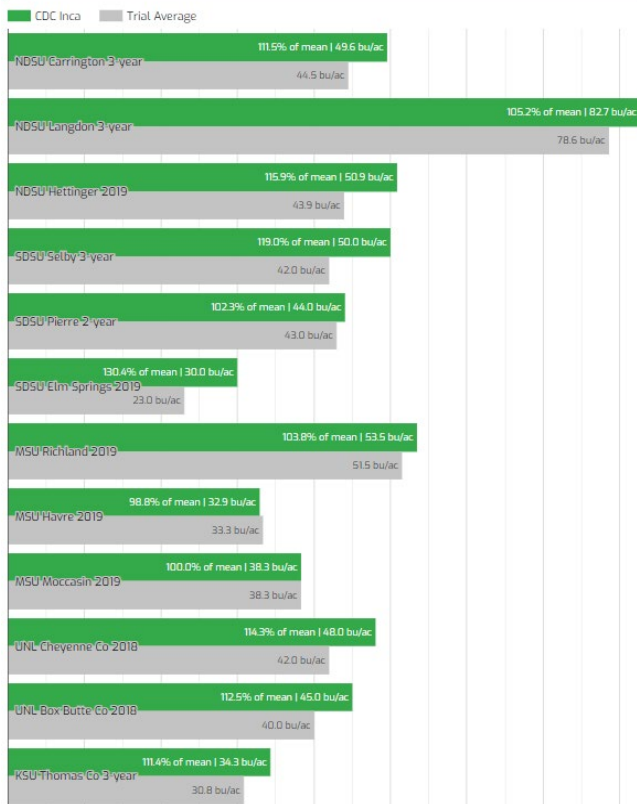

# CDC INCA

Meridian Seeds Exclusive | FVP

A new generation of high-yielding, high-protein field peas are here! CDC Inca is a balanced field pea that yields without sacrificing protein content. Processor preferred. Excellent harvestability with a rock solid disease package. The future is here... TODAY!

### Agronomic Profile

	CDC Inca	AAC Profit	Salamanca	Durwood
Days to Flower	53	53	51	51
Canopy Height (inches)‡	27.9	22.8	22.8	26.3
Test Weight (lb/bu)	66.0	65.9	65.6	65.6
Grain Yield (bu/ac)*	53.2	49.9	50.5	47.0
Protein (%)	24.5	25.5	24.9	24.7

Data gathered from NDSU Extension Bulletin A1496-19 (2019), Table 8.

\*Two-year average yield at Minot, ND

‡Height to top of canopy at harvest

### Yield