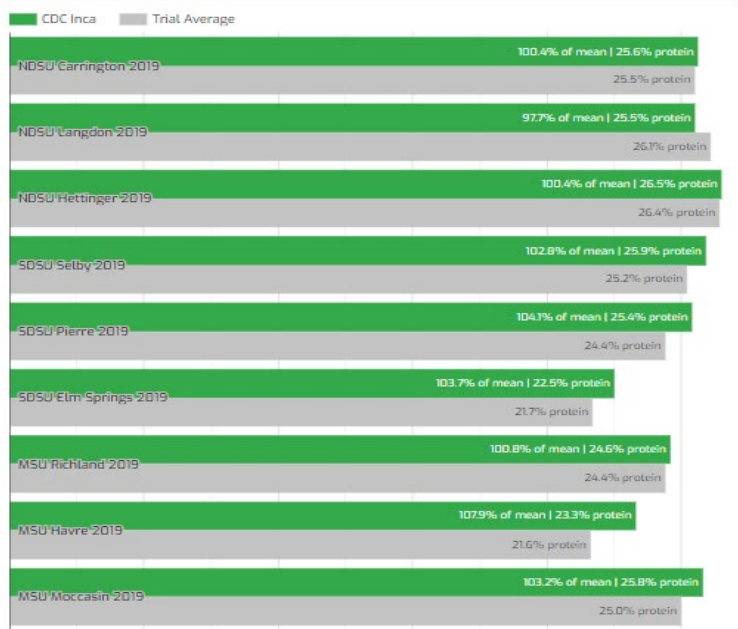

Protein

Visit MeridianSeeds.com for the latest data and seed varieties

MeridianSeeds.com | 866-282-SEED | Info@MeridianSeeds.com