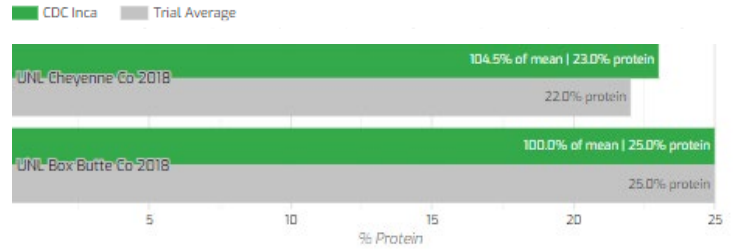

### Agronomic Profile

	CDC Inca	AAC Profit	Salamanca	Durwood
Days to Flower	53	53	51	51
Canopy Height (inches)‡	27.9	22.8	22.8	26.3
Test Weight (lb/bu)	66.0	65.9	65.6	65.6
Grain Yield (bu/ac)*	53.2	49.9	50.5	47.0
Protein (%)	24.5	25.5	24.9	24.7

YELLOW FIELD PEA SEED

**CDC INCA**

Meridian Seeds Exclusive | PVP

**Yield**

**Protein**

**Disease Package**

**Area of Best Adaptation**