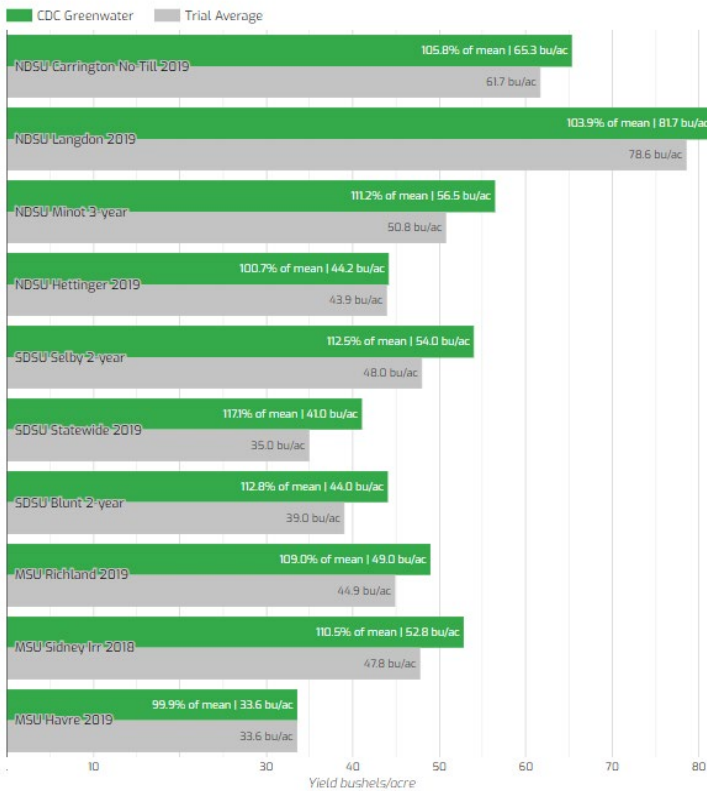

GREEN FIELD PEA SEED

CDC GREENWATER

Meridian Seeds Exclusive | PVP

CDC Greenwater features strong yields, strong disease resistance package, and stands strong at harvest. CDC Greenwater is a medium-sized pea with good bleaching tolerance that will have you seeing more green!

Agronomic Profile

	CDC Greenwater	CDC Striker	Arcadia	Hampton
Days to Flower	52	51	50	52
Canopy Height (in)‡	28	17	19	19
Test Weight (lbs/bu)	65.9	65.2	64.9	65.0
Protein (%)	24.5	24.2	25.5	27.5
1,000 Seed Weight (grams)	237	223	212	224

* Two-year yield at Minot, ND

‡ Height to top of canopy at harvest

Yield

1,000 Seed Weight

Visit MeridianSeeds.com for the latest data and seed varieties

MeridianSeeds.com | 866-282-SEED | Info@MeridianSeeds.com