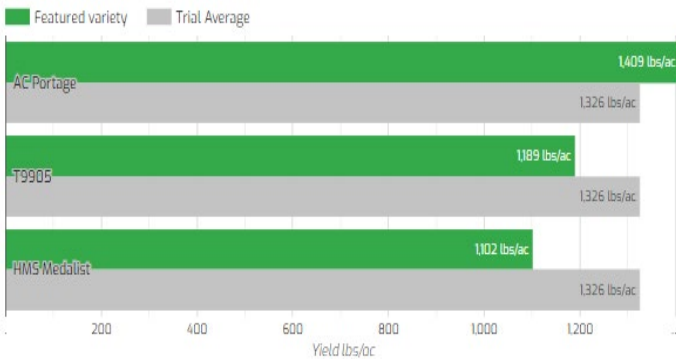

NAVY BEAN SEED

AC™ PORTAGE

Meridian Seeds Exclusive

AC™ Portage is the check navy bean variety in Canada. Why? Because it is reliable! AC™ Portage has an MR Rating to common bean blight, upright plant architecture, and medium-early maturity.

Agronomic Profile

	AC™ Portage	T9905	HMS Medalist
Seeds/Pound**	2,326	2,181	2,766
Days to Maturity**	103	105	108
Plant Type**	Upright, Short Vine	Upright, Short Vine	Upright, Short Vine
Direct Harvest?	Yes	Yes	Yes
Canning Quality*	2	2	2

** Data gathered from NDSU Extension Bulletin A-854 (2019), Table 6.
* 1-5 Scale: 1=Best Canning Quality, 5=Worst Canning Quality

Yield

Disease Package

Visit MeridianSeeds.com for the latest data and seed varieties

MeridianSeeds.com | 866-282-SEED | Info@MeridianSeeds.com