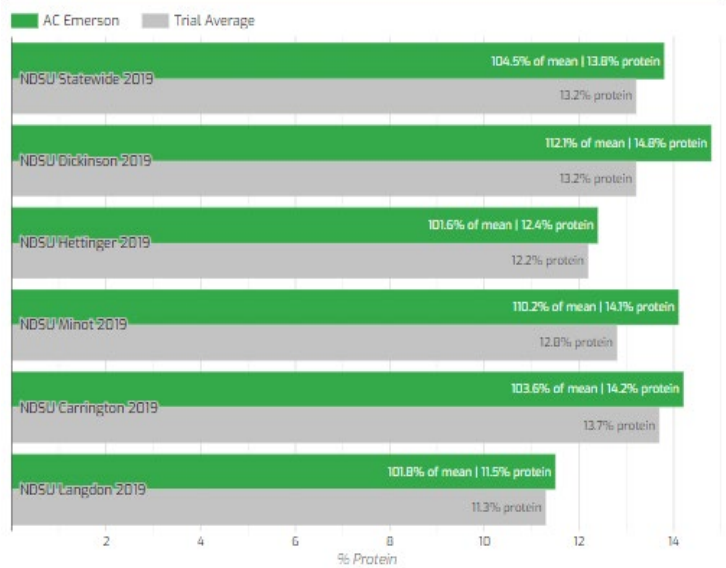

Protein

Visit MeridianSeeds.com for the latest data and seed varieties

MeridianSeeds.com | 866-282-SEED | Info@MeridianSeeds.com