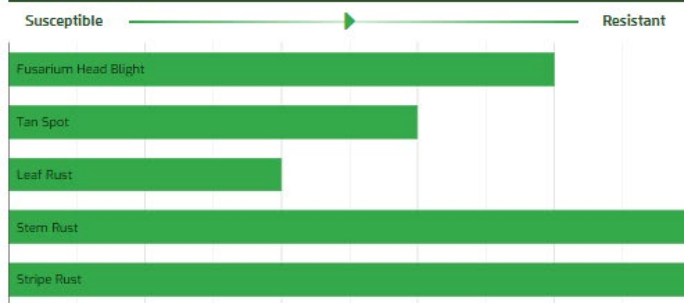

HARD RED WINTER WHEAT SEED

AC™ EMERSON

Disease Package