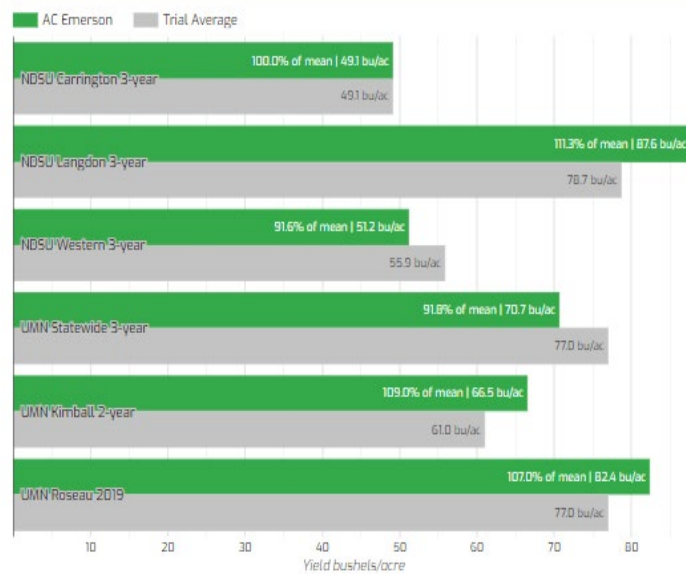

HARD RED WINTER WHEAT SEED

AC™ EMERSON

Meridian Seeds Exclusive | PVP

AC™ Emerson is a great option for conventional and organic winter wheat growers in North Dakota and Minnesota. It has excellent resistance to Fusarium head blight and is one of the most winter-hardy varieties on the market today.

Agronomic Profile

	AC™ Emerson	SV Wolf	Jerry	Peregrine
Days to Heading[†]	1	-2	0	1
Plant Height (inches)	32	27	34	34
Lodging Score[‡]	2	3	5	5
Test Weight (lb/bu)	60.1	59.6	58.7	59.5
Winter Hardiness[*]	3	6	3	2

[†] Days to heading relative to Jerry[*]

[*] 1-10 scale: 1=excellent; 10=very poor

Yield

Protein

Visit MeridianSeeds.com for the latest data and seed varieties

MeridianSeeds.com | 866-282-SEED | Info@MeridianSeeds.com