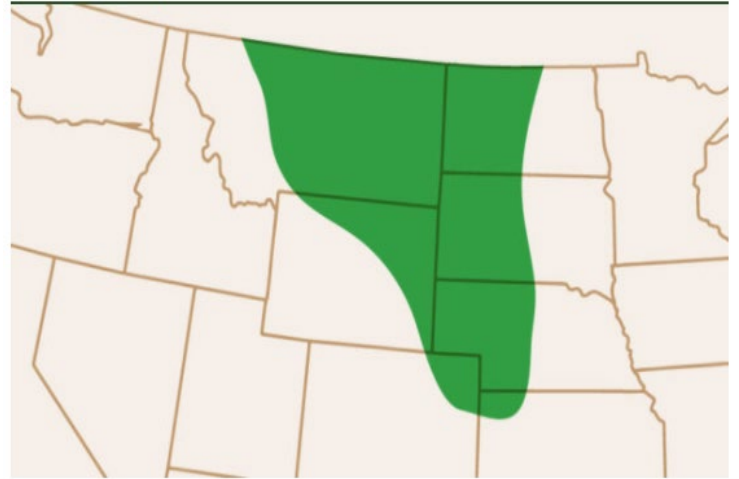

Area of Best Adaptation

Visit MeridianSeeds.com for the latest data and seed varieties

MeridianSeeds.com | [866-282-SEED](tel:866-282-SEED) | Info@MeridianSeeds.com