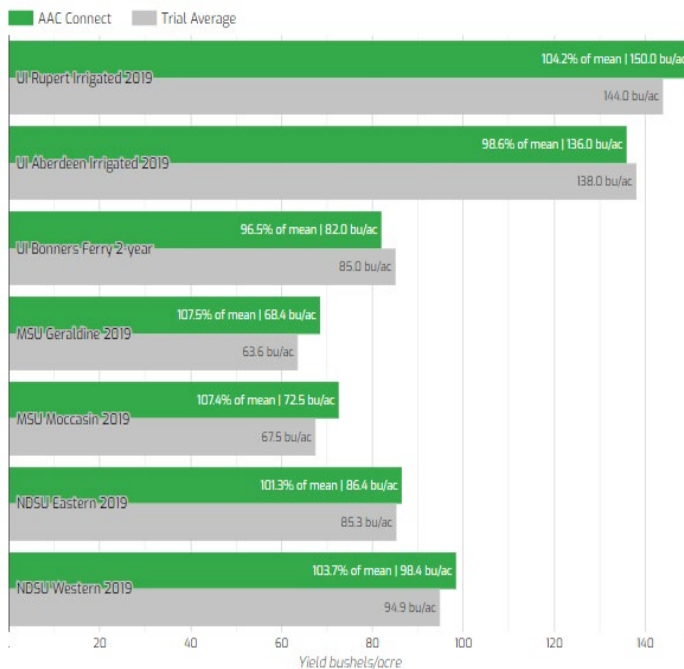

TWO-ROW MALTING BARLEY SEED

AAC CONNECT

Meridian Seeds Exclusive | PVP

It's time to put AAC Connect on the short-list of varieties you need to plant this year. AAC Connect is an AMBA-approved variety with great agronomics and broad adaptation across all major US barley growing regions.

Agronomic Profile

	AAC Connect	ABI Voyager	CDC Copeland	Conrad
Days to Heading (Julian)	178.0	177.1	180.3	178.7
Plant Height (inches)	36.5	36.8	39.2	34.5
Lodging (%)	23.5	25.0	35.8	29.3
Test Weight (lb/bu)	50.9	51.1	49.7	50.7
Protein (%)	11.7	11.2	11.4	11.5
Grain Yield (bu/ac)	120.8	120.4	113.3	116.0

Yield

Plump Kernels

Visit MeridianSeeds.com for the latest data and seed varieties

MeridianSeeds.com | 866-282-SEED | Info@MeridianSeeds.com