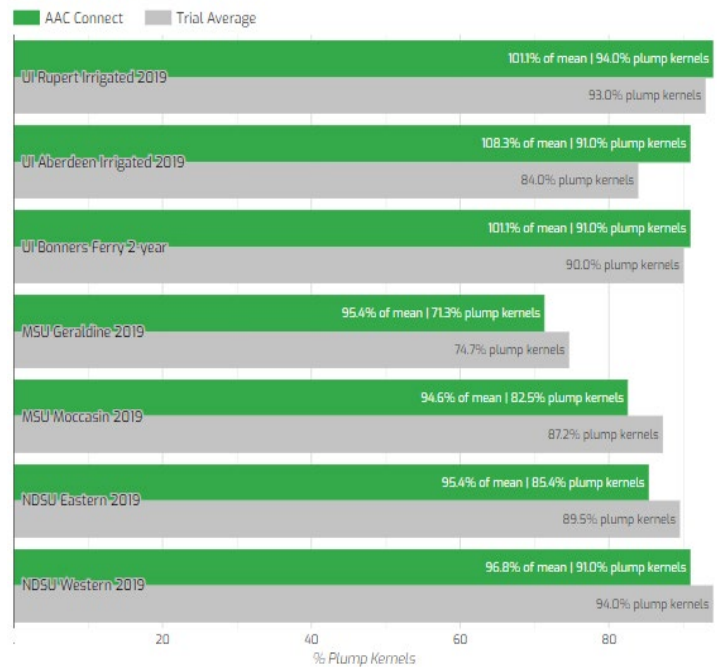

Plump Kernels

Visit MeridianSeeds.com for the latest data and seed varieties

MeridianSeeds.com | 866-282-SEED | Info@MeridianSeeds.com