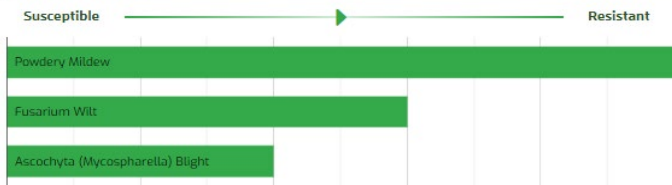

Agronomic Profile

	AAC Carver	AAC Profit	Salamanca	DL Apollo
Days to Flower	56	58	55	55
Canopy Height (inches) ¹	24.0	27.0	19.0	27.0
Test Weight (lb/bu)	63.1	63.1	62.6	63.3
Grain Yield (bu/ac)	74.0	69.5	61.2	64.0
Protein (%)	24.2	26.9	27.8	26.7

YELLOW FIELD PEA SEED

AAC CARVER

Meridian Seeds Exclusive | PVP

Yield

Disease Package

Area of Best Adaptation