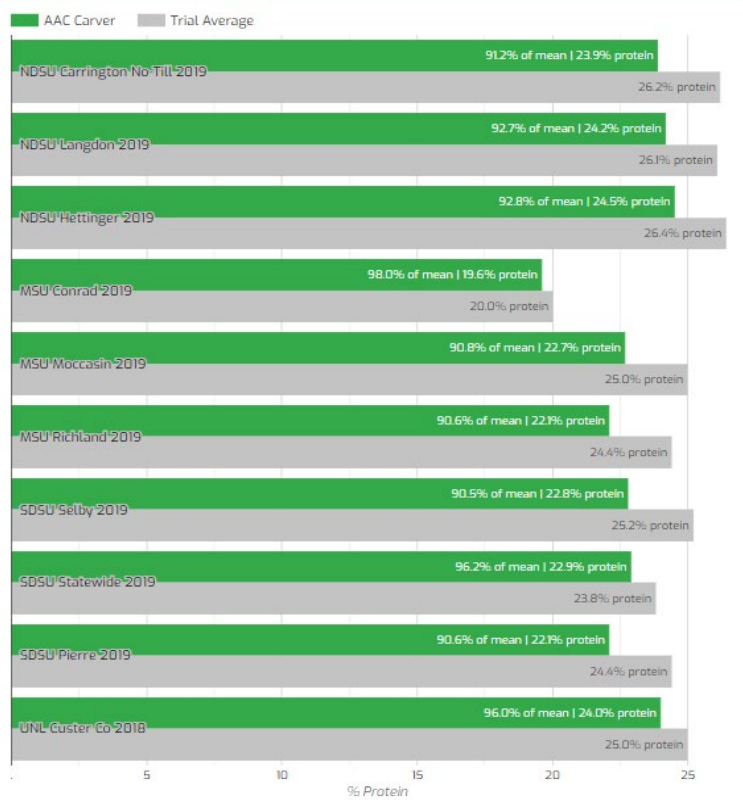

Agronomic Profile

	AAC Carver	AAC Profit	Salamanca	DL Apollo
Days to Flower	56	58	55	55
Canopy Height (inches) ¹	24.0	27.0	19.0	27.0
Test Weight (lb/bu)	63.1	63.1	62.6	63.3
Grain Yield (bu/ac)	74.0	69.5	61.2	64.0
Protein (%)	24.2	26.9	27.8	26.7

¹Data gathered from NDSU Extension Bulletin A1469-19 (2019), Table 7.

²Height to top of canopy at harvest

Yield

Protein

Visit MeridianSeeds.com for the latest data and seed varieties

MeridianSeeds.com | 866-282-SEED | Info@MeridianSeeds.com