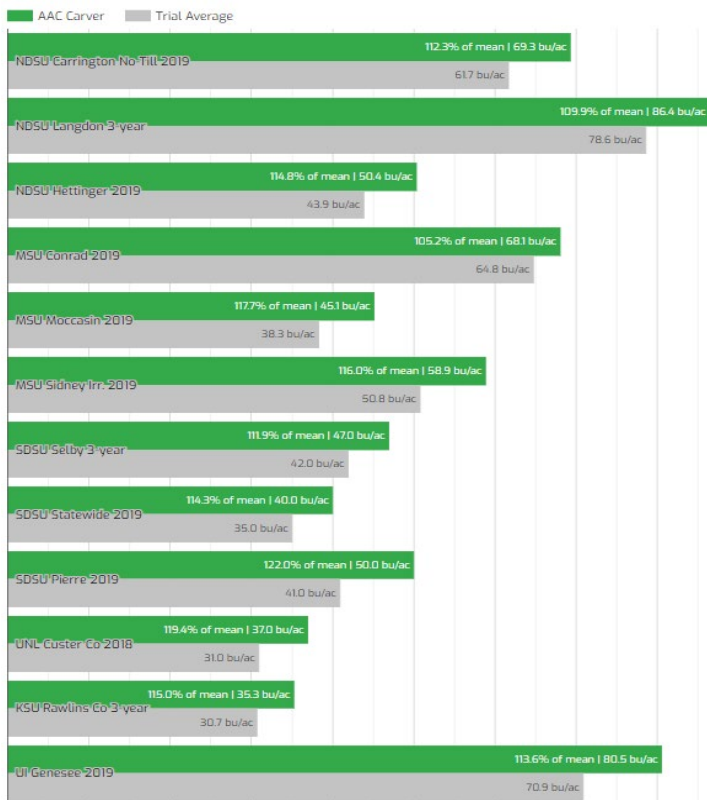

YELLOW FIELD PEA SEED

AAC CARVER

Meridian Seeds Exclusive | PVP

AAC Carver has been the go-to pea for growers who expect high yield. AAC Carver is widely adapted and features larger seed size, early maturity, excellent standability, and powdery mildew resistance. It's the go-to!

Agronomic Profile

	AAC Carver	AAC Profit	Salamanca	DL Apollo
Days to Flower	56	58	55	55
Canopy Height (inches) ¹	24.0	27.0	19.0	27.0
Test Weight (lb/bu)	63.1	63.1	62.6	63.3
Grain Yield (bu/ac)	74.0	69.5	61.2	64.0
Protein (%)	24.2	26.9	27.8	26.7

¹Data gathered from NDSU Extension Bulletin A1469-19 (2019), Table 7.

²Height to top of canopy at harvest

Yield

Protein

Visit MeridianSeeds.com for the latest data and seed varieties

MeridianSeeds.com | 866-282-SEED | Info@MeridianSeeds.com