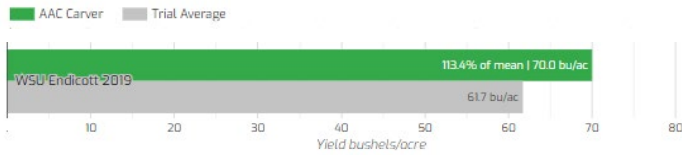

YELLOW FIELD PEA SEED

AAC CARVER

Meridian Seeds Exclusive | PVP

Yield